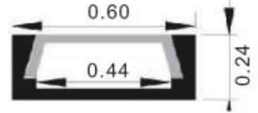

Aluminum channel for LED strip ribbons - Indoor and Outdoor

Strip Ribbon Width:

LS35A60 - 0.31" (8mm)

LS50A30 - 0.39" (10mm)

LS50A60 - 0.39" (10mm)

LSR50A60 - 0.39" (10mm)

LSRR50A54 - 0.51" (13mm)

LS35W60 - 0.31" (8mm)

LS50W30 - 0.39" (10mm)

LS50W60 - 0.39" (10mm)

LSR50W60 - 0.39" (10mm)

LSRR50W54 - 0.51" (13mm)

LS-MC-1506(C/F)

- Mount 1 tape
- PC cover Clear/Frost
- 2 End cap
- Mounting clip

Inch

LS-MC-2310(C/F)