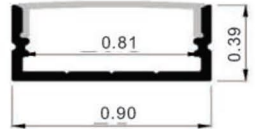

LS-MC-2310(C/F)

- Mount 2 tapes
- PC cover Clear/Frost
- 2 End cap
- Mounting clip

Inch