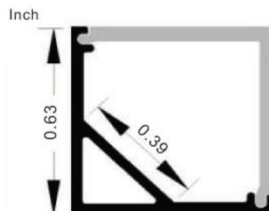

LS-MC-1616B(C/F)

- Square lenses
- Corner mount 1 tape
- PC cover Clear/Frost
- 2 End cap
- Mounting clip