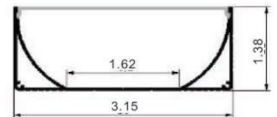

LS-MC-8035(C/F)

- With reflector
- Mount 3-4 tapes
- PC cover Clear/Frost
- 2 End cap
- Mounting clip

Inch