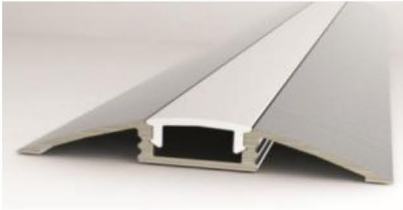

LS-MC-1008(C/F)

- With reflector
- Recess mount 3-4 tapes
- PC cover Clear/Frost
- 2 End cap
- Mounting clip

LS-MC-1616A(C/F)

- Curve lenses
- Corner mount 1 tape
- PC cover Clear/Frost
- 2 End cap
- Mounting clip

LS-MC-1616B(C/F)

- Square lenses
- Corner mount 1 tape
- PC cover Clear/Frost
- 2 End cap
- Mounting clip

Aluminum channel for LED strip ribbons - Indoor and Outdoor

LS-MC-5208(C/F)

- Floor Stress 1 tape
- PC cover Clear/Frost
- 2 End cap