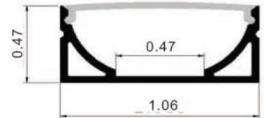

Aluminum channel for LED strip ribbons - Indoor and Outdoor

Strip Ribbon Width:

LS35A60 - 0.31" (8mm)

LS50A30 - 0.39" (10mm)

LS50A60 - 0.39" (10mm)

LSR50A60 - 0.39" (10mm)

LSRR50A54 - 0.51" (13mm)

LS35W60 - 0.31" (8mm)

LS50W30 - 0.39" (10mm)

LS50W60 - 0.39" (10mm)

LSR50W60 - 0.39" (10mm)

LSRR50W54 - 0.51" (13mm)

LS-MC-1506(C/F)

- Mount 1 tape
- PC cover Clear/Frost
- 2 End cap
- Mounting clip

Inch

LS-MC-2310(C/F)

- Mount 2 tapes
- PC cover Clear/Frost
- 2 End cap
- Mounting clip

Inch

LS-MC-2712(C/F)

- With reflector
- Mount 1 tapes
- PC cover Clear/Frost
- 2 End cap
- Mounting clip

Inch

LS-MC-8035(C/F)

- With reflector
- Mount 3-4 tapes
- PC cover Clear/Frost
- 2 End cap
- Mounting clip