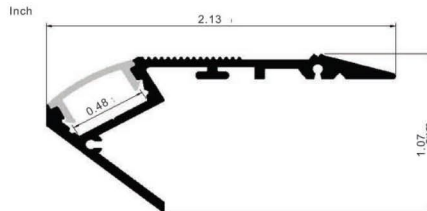

LS-MC-5528(C/F)

- Stairs step upward lights
- Clear or frost lenses