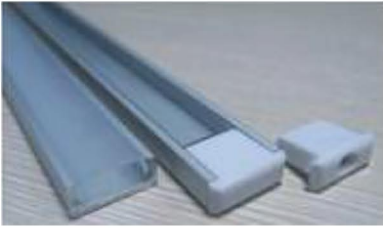

Aluminum channel for LED strip ribbons - Indoor and Outdoor

Strip Ribbon Width:

LS35A60 - 0.31" (8mm)

LS50A30 - 0.39" (10mm)

LS50A60 - 0.39" (10mm)

LSR50A60 - 0.39" (10mm)

LSRR50A54 - 0.51" (13mm)

LS35W60 - 0.31" (8mm)

LS50W30 - 0.39" (10mm)

LS50W60 - 0.39" (10mm)

LSR50W60 - 0.39" (10mm)

LSRR50W54 - 0.51" (13mm)

LS-MC-1506(C/F)

- Mount 1 tape
- PC cover Clear/Frost
- 2 End cap
- Mounting clip

Inch

LS-MC-2310(C/F)

- Mount 2 tapes
- PC cover Clear/Frost
- 2 End cap
- Mounting clip

Inch

LS-MC-2712(C/F)

- With reflector
- Mount 1 tapes
- PC cover Clear/Frost
- 2 End cap
- Mounting clip

Inch

LS-MC-8035(C/F)

- With reflector
- Mount 3-4 tapes
- PC cover Clear/Frost
- 2 End cap
- Mounting clip

Inch

Aluminum channel for LED strip ribbons - Indoor and Outdoor

LS-MC-3010(C/F)

- Recess mount 1 tape
- PC cover Clear/Frost
- 2 End cap
- Spring mounting clip A

Inch

LS-MC-3515(C/F)

- Recess mount 2 tape
- PC cover Clear/Frost
- 2 End cap
- Spring mounting clip A