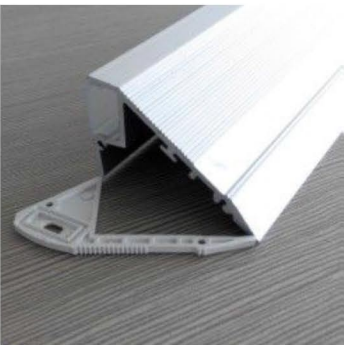

LS-MC-5528(C/F)

- Stairs step upward lights
- Clear or frost lenses