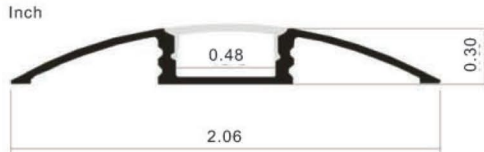

LS-MC-1616B(C/F)

- Square lenses
- Corner mount 1 tape
- PC cover Clear/Frost
- 2 End cap
- Mounting clip

Aluminum channel for LED strip ribbons - Indoor and Outdoor

LS-MC-5208(C/F)

- Floor Stress 1 tape
- PC cover Clear/Frost
- 2 End cap