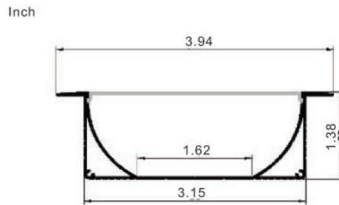

Inch

LS-MC-RCLIP-A

- Recess Mount spring clip
- For 3010 and 3515

LS-MC-3912(C/F)

- With reflector
- Recess mount 1 tapes
- PC cover Clear/Frost
- 2 End cap
- Mounting clip

Inch

Aluminum channel for LED strip ribbons - Indoor and Outdoor