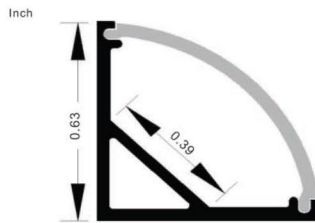

LS-MC-1616A(C/F)

- Curve lenses
- Corner mount 1 tape
- PC cover Clear/Frost
- 2 End cap
- Mounting clip